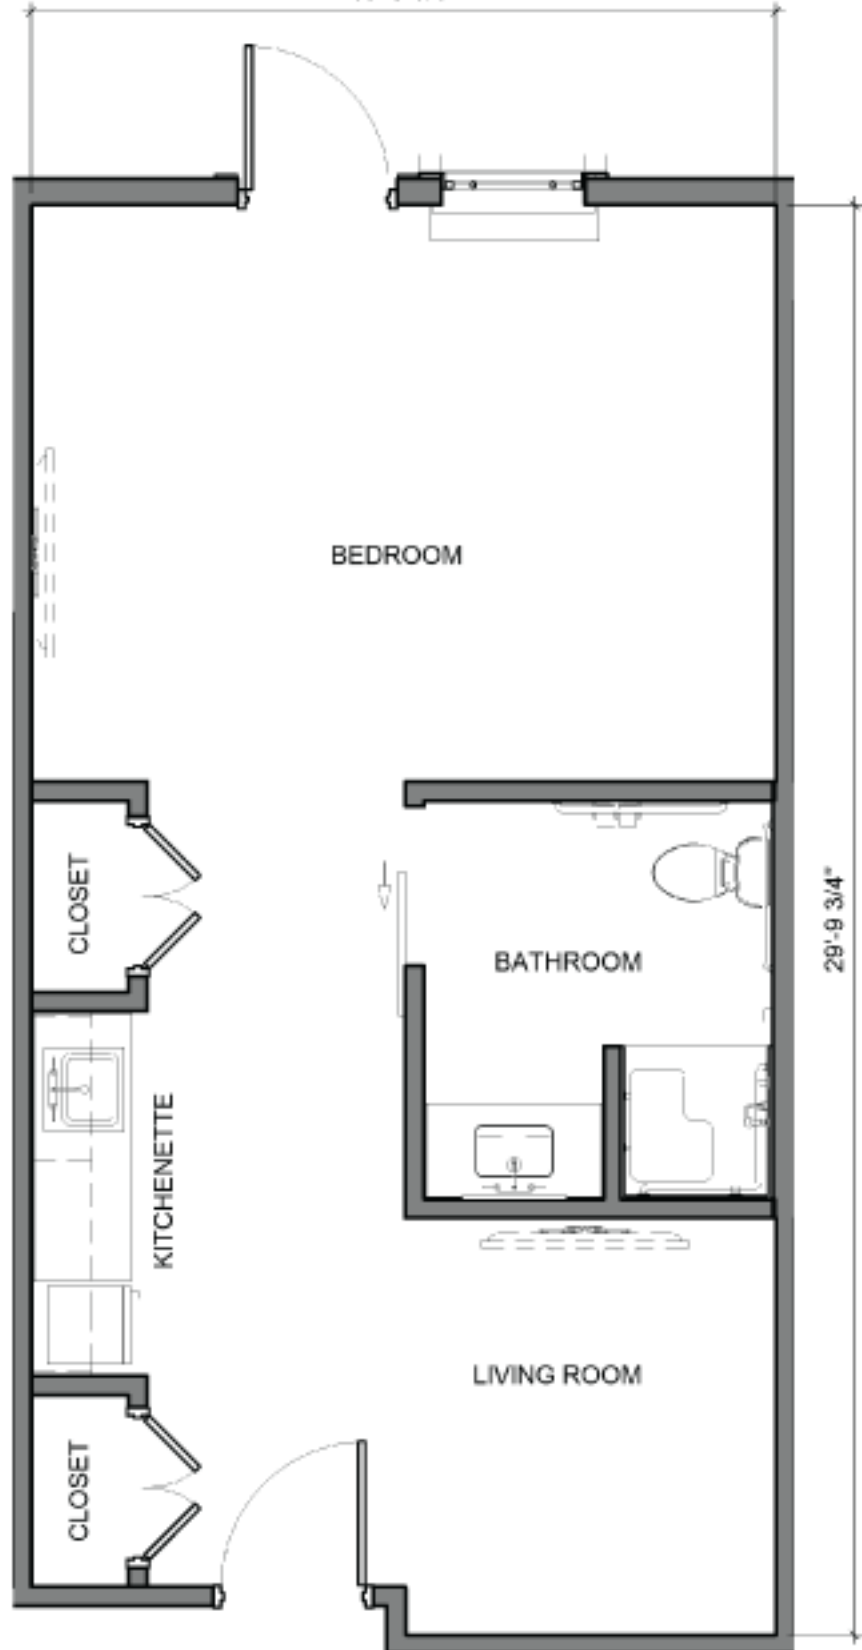

15'-8 1/4"

BEDROOM

CLOSET

KITCHENETTE

CLOSET

BATHROOM

LIVING ROOM

29'-9 3/4"

455 SF