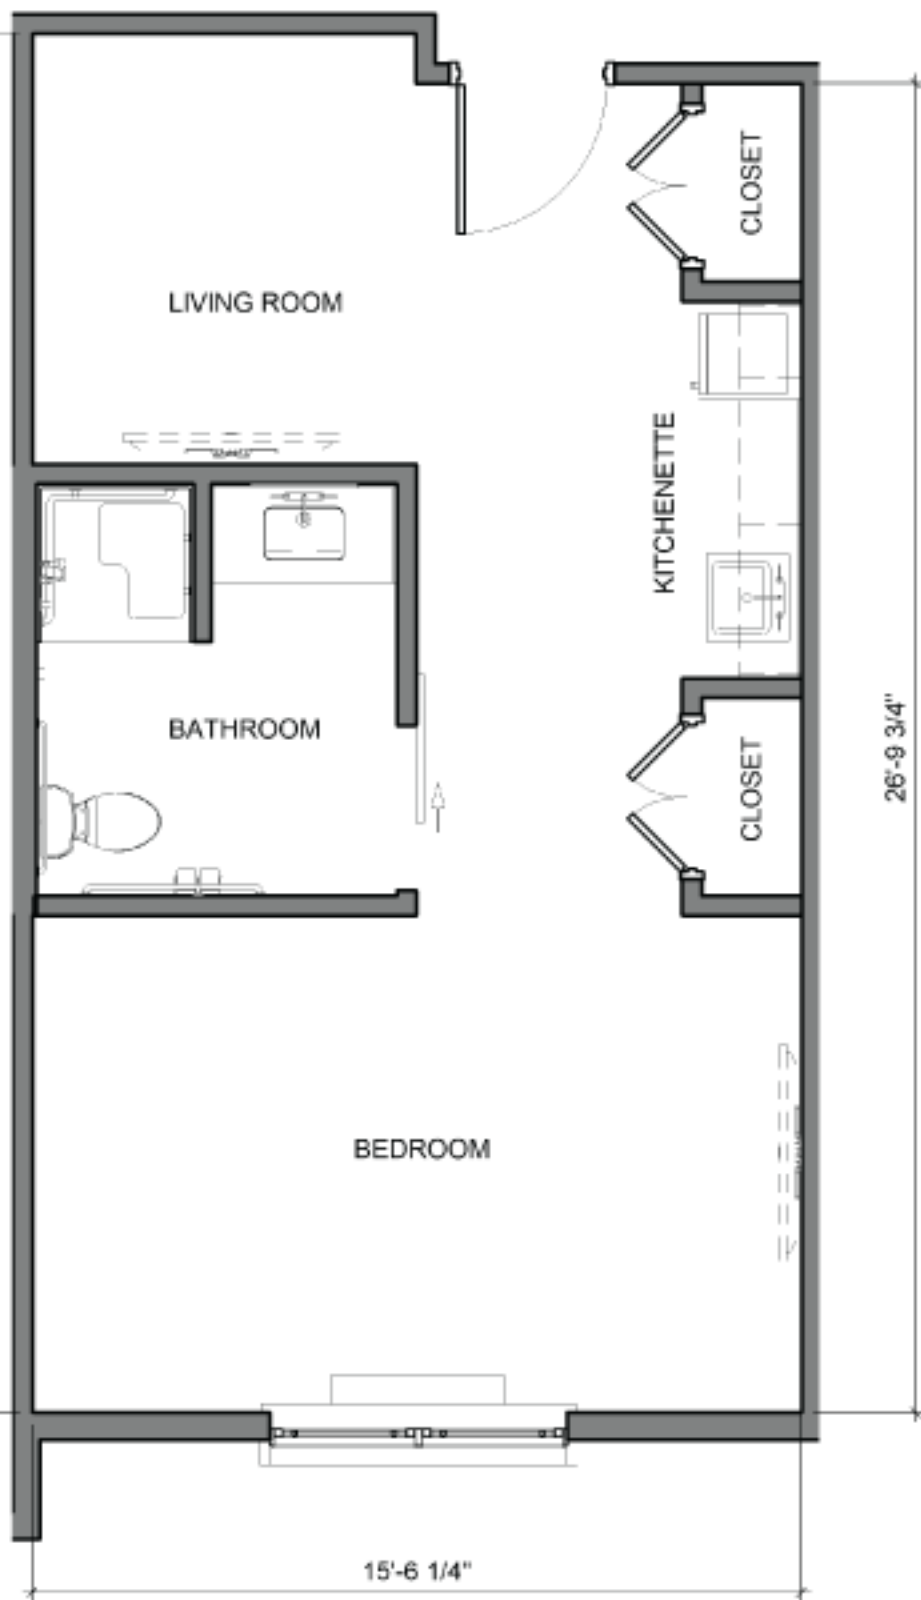

27'-9 3/4"

LIVING ROOM

BATHROOM

BEDROOM

KITCHENETTE

CLOSET

CLOSET

26'-9 3/4"

15'-6 1/4"

424 SF